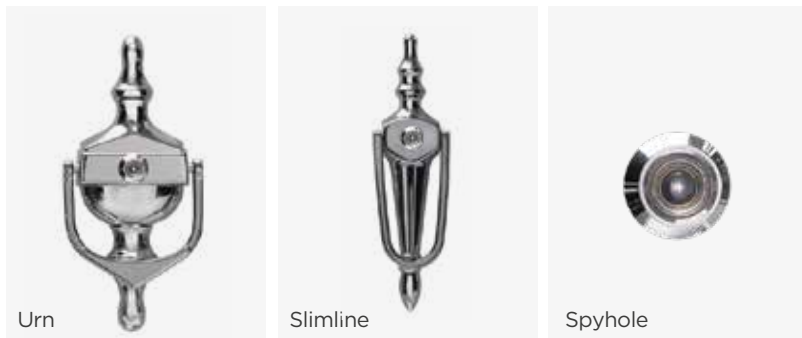

An eye for detail...

To keep up with marketplace demands, we have specially sourced a wide range of durable hardware in a good selection of colours and finishes, guaranteed to add those individual finishing touches. These have all been designed to withstand the rigours of the British weather and will still look good in years to come.

THE CLASSIC RANGE

KNOCKERS

HANDLES

SPYHOLES

LETTERPLATE

PULLS

ALL FURNITURE FEATURED BELOW IS USED IN CONJUNCTION WITH OUR KEY-WIND LOCK

NB: A 'Pull Knob' is usually used with a 'key wind door' and will be fitted to the outside of the door. Ask your installer for details. A key-wind door will be supplied with a thumbturn cylinder.