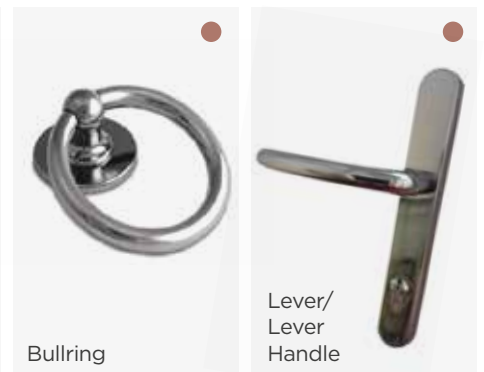

An eye for detail...

To keep up with marketplace demands, we have specially sourced a wide range of durable hardware in a good selection of colours and finishes, guaranteed to add those individual finishing touches. These have all been designed to withstand the rigours of the British weather and will still look good in years to come.

THE CLASSIC RANGE

KNOCKERS

HANDLES

SPYHOLES

LETTERPLATE

PULLS

ALL FURNITURE FEATURED BELOW IS USED IN CONJUNCTION WITH OUR KEY-WIND LOCK

NB: A 'Pull Knob' is usually used with a 'key wind door' and will be fitted to the outside of the door. Ask your installer for details. A key-wind door will be supplied with a thumbturn cylinder.