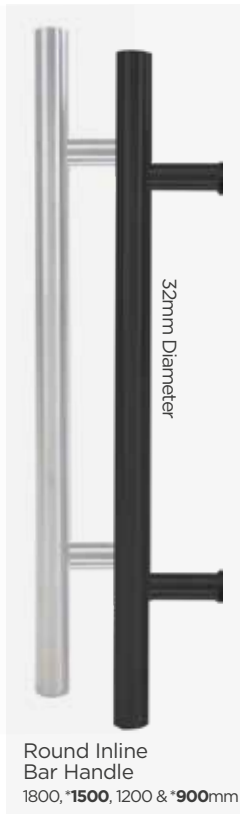

Please note all bar handles are fitted back to back and used in conjunction with a key-wind lock.

Rectangular Inline Bar Handle
1500 & 900mm

Round Inline Bar Handle
1800, *1500, 1200 & *900mm

Round Offset Bar Handle
1800 & 1200mm

Bow Handle
558mm

**316
MARINE
GRADE**

Escutcheon

Ingot Knocker

For the ultimate in contemporary design, choose the exclusive new Textured Matt Black range.

Pull Knob

Lever/
Lever Handle

Letterplate